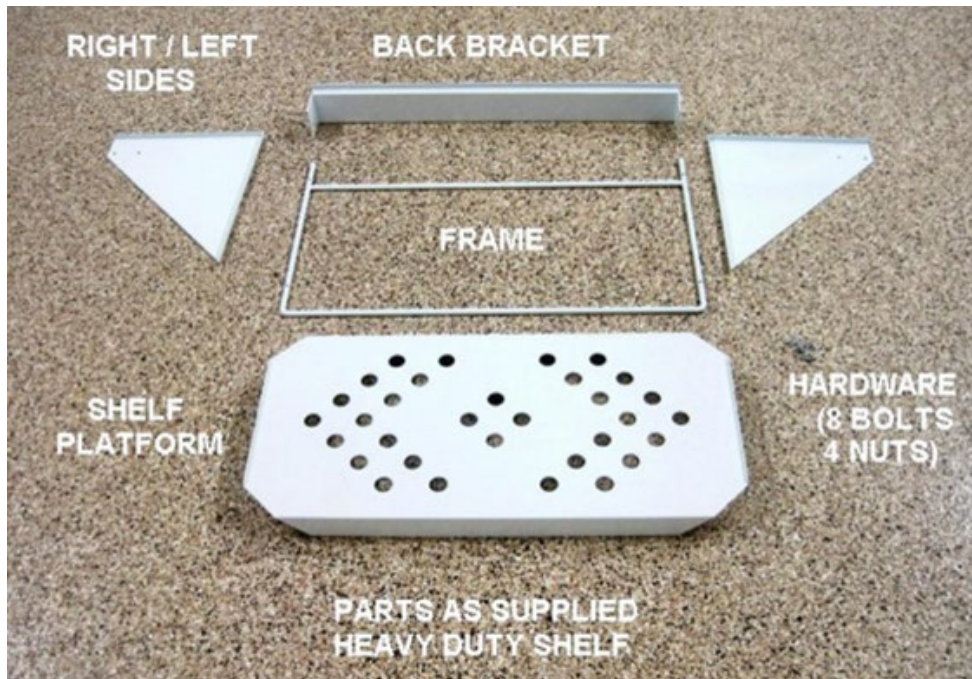

The Garage Store Assembly Instructions

Product: FlexiPanel

Package Contents:

- 1 x Heavy Duty Shelf Frame (4 pieces)
- 1 x Shelf Platform
- 4 x Nuts
- 8 x Bolts

Tools Required:

- Phillips screwdriver
- Pliers

The Garage Store Assembly Instructions

Step 1: Check all parts have been received

Step 2: See diagram below and use nuts and bolts to fit together

If you have any questions or need some advice regarding your installation, please do get in touch and we will do our best to help.